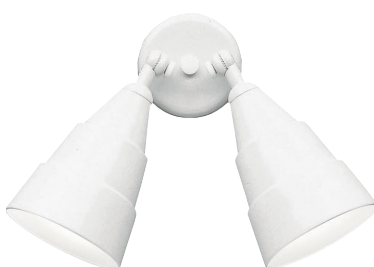

# Outdoor Wall

Finish: Black, Tannery Bronze™, White | Glass: Clear Beveled

**1148BK** | Outdoor Wall  
(1) 75W Medium, 4.5"W x 7.5"H

**1148TZ** | Outdoor Wall  
(1) 75W Medium, 4.5"W x 7.5"H

**1148WH** | Outdoor Wall  
(1) 75W Medium, 4.5"W x 7.5"H

# Outdoor Wall

Finish: Architectural Bronze, White | Glass: Clear

**6052AZ** | Outdoor Wall  
(2) 150W Medium, 6"W x 11.25"H

**6052WH** | Outdoor Wall  
(2) 150W Medium, 6"W x 11.25"H